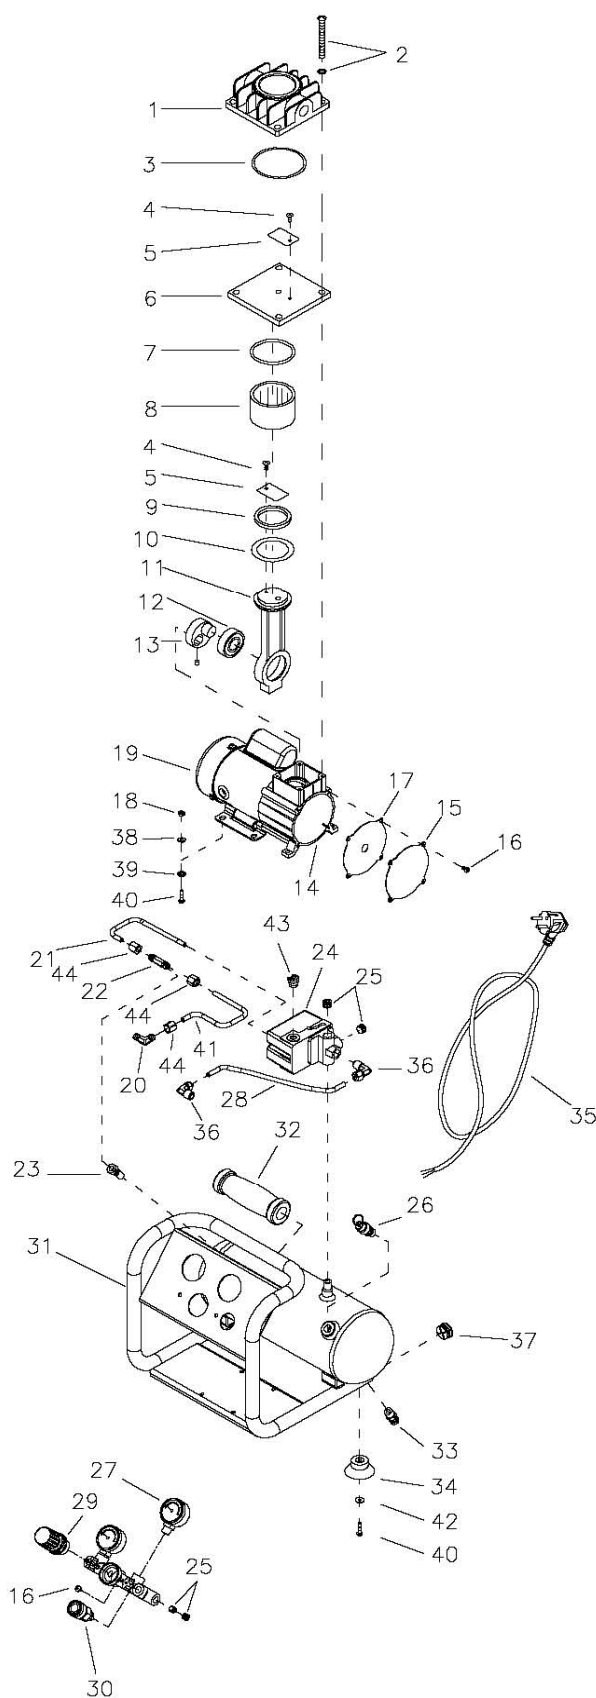

KOMPRESOR PUMPER 49-04

INDEX:25-04

NO.	DESCRIPTION	PART NO.	QTY
1	Cylinder head	101017	1
2	Bolt/washer cylinder head	353015	4
3	O-Ring	333011	1
4	Round-head bolt	353010	2
5	In & Outlet valve plate	115004	2
6	Outlet valve seat	114006	1
7	O-Ring	333005	1
8	Cylinder	201020	1
9	Ring press plate	218001	1
10	Piston ring plate	208003	1
11	Piston rod	316009	1
12	Bearing	315017	1
13	Crankshaft	302024	1
14	Crankcase	301020	1
15	Crankcase front cover	304019	1
16	Round-head bolt	353021	6
17	Front cover packing	215014	1
18	Out six-angle nut	371003	4
19	Motor	251913	1
20	Unloading elbow	151002	1
21	Unloading tube	228044	1
22	Unloading elbow	152101	1
23	Check Valve	409017	1
24	Pressure switch	412010	1
25	Tube plug	360011	4
26	Safety valve	407005	1
27	Pressure gauge	411038	2
28	Unloading tube	240056	1
29	Regulator valve	410008	1
30	Quick coupler	447015	1
31	Air tank	401132	1
32	Rubber handle	435020	1
33	Drain cock	406001	1
34	Tank feet	434002	4
35	Power wire	452043	1
36	Unloading elbow	151009	2
37	Tube plug	439003	2
38	Plate washer	381022	4
39	Plastic washer	384003	4
40	Round-head bolt	353024	8
41	Unloading tube	228038	1
42	Plastic washer	381021	4
43	Strain relief clip	457005	2
44	tube nut	373001	3